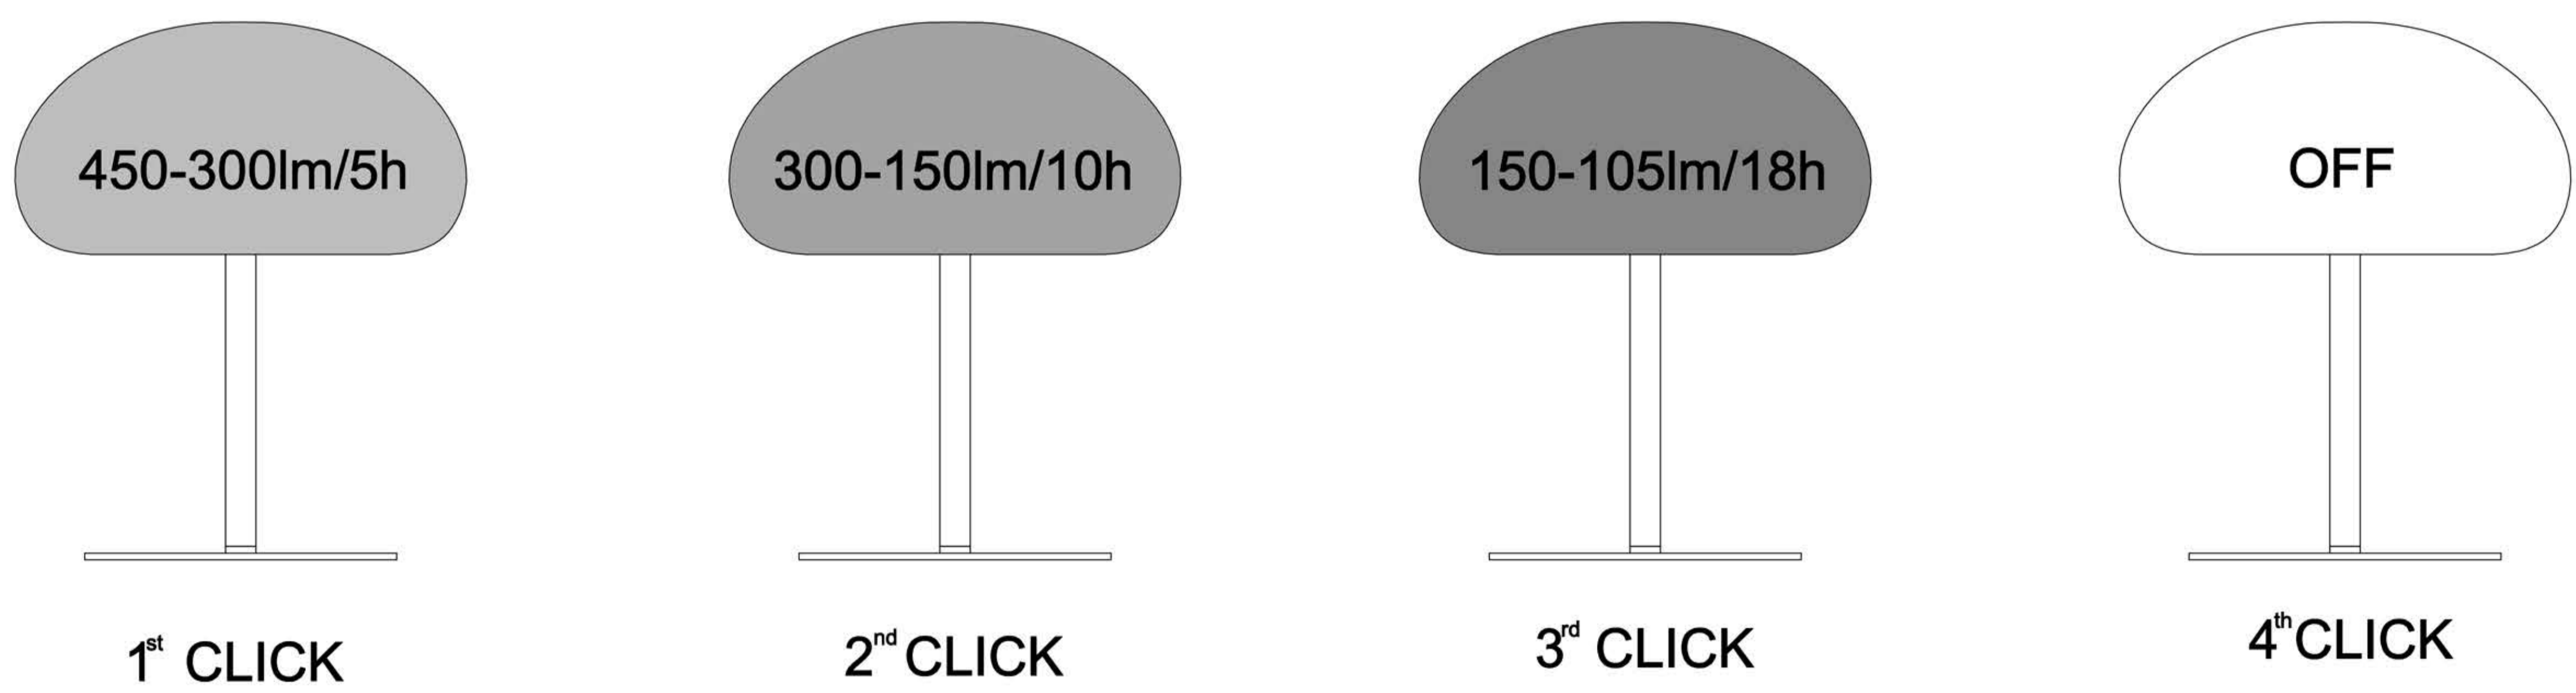

3-STEP MOODMAKER™

Warning

* This luminaire has been designed to be used in operating temperatures between -20° and +45°C. If luminaire is used in other ambient temperatures, the life of the battery may be reduced and not work properly. Don't leave this product under direct sunlight.

* When replacing the battery, replace the battery with the same specifications as indicated on the supplied battery.