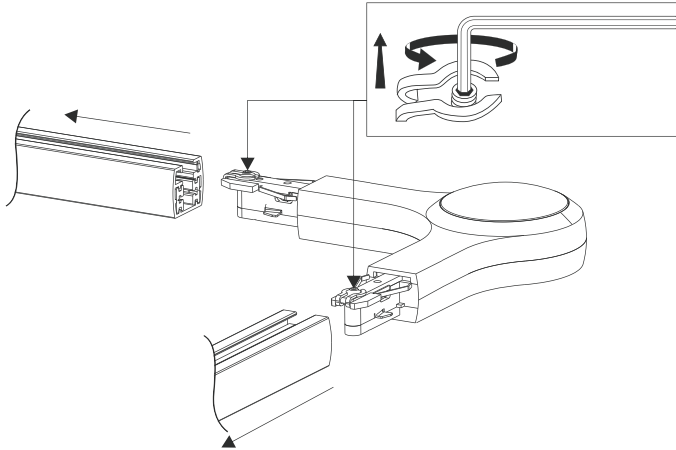

Paulmann

Safety Instructions

1, 2, 3, 4, 5, 6, 8, 12, 16, 17, 19,
20, 22, 23, 24, 29, 31, 32, 33,
34

31.08.2021

A++ - A

01.09.2021

G

www.paulmann.com/symbols

Paulmann Licht GmbH
Quezinger Feld 2
31832 Springe
Germany

www.paulmann.com

Art.-Nr.: 954.85

954.86

969.97

(+MA326) PH 07/22

1x

incl

A

Safety Instructions
Nr. 3, 4, 5, 6