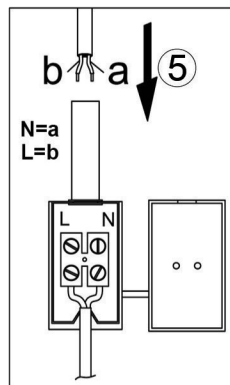

LED

6 W
750 lm
8 W
450 lm
t 25.000h
T_k 3.000 K
12.500 x
0s

t

T_k

826893

230V / 50Hz~

LED

1 x LED-Board 13,5V / 6W

4x 4x 4x

1

I/O

8